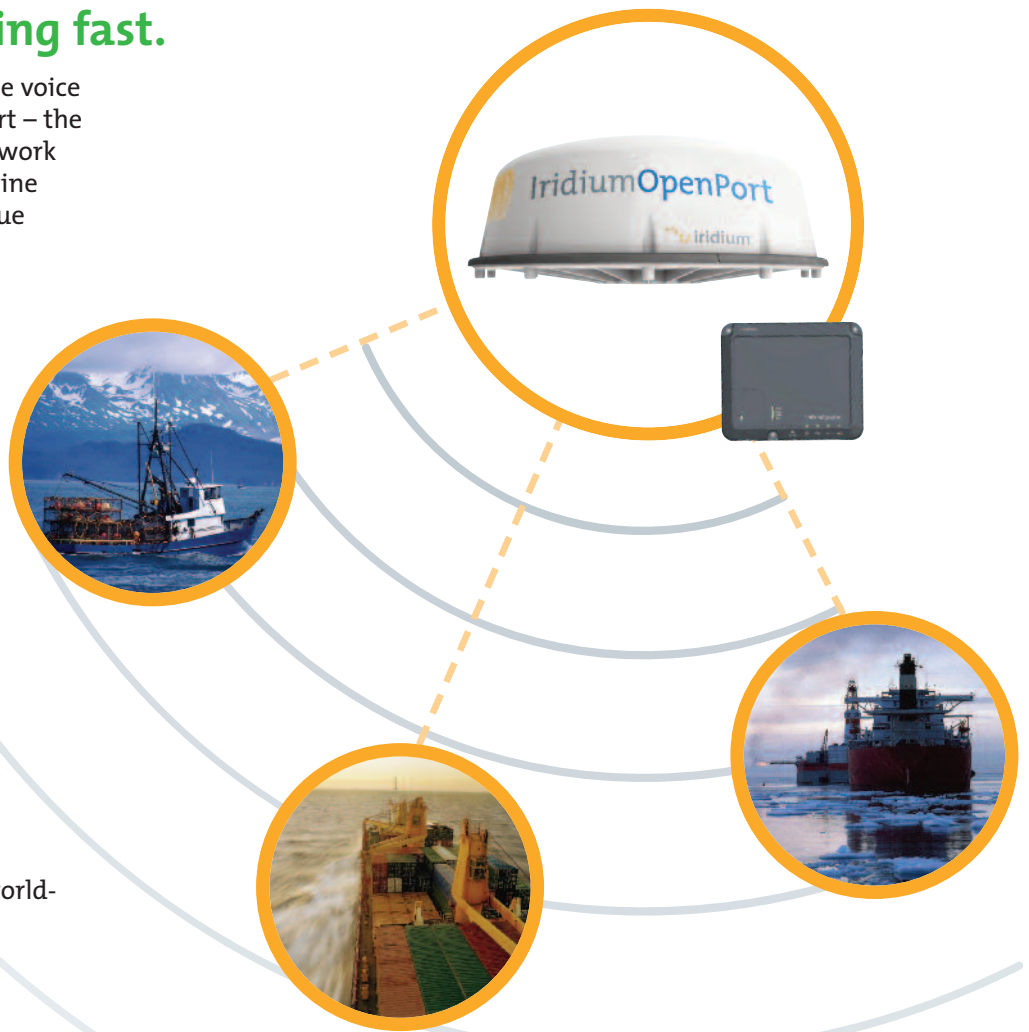

## It's here and it's going fast.

Introducing Iridium's new maritime voice and data service – Iridium OpenPort – the world's first global, high-speed network specifically engineered for the marine market. Iridium OpenPort offers true IP connectivity with up to three phone lines available for simultaneous use. Equipment is easy to install and surprisingly affordable. Iridium OpenPort delivers more bandwidth at a better price to your customers and their fleets.

Iridium OpenPort offers:

- Three separate phone lines
- High-speed data
- Flexible and attractive pricing packages
- Lightweight, low-profile satellite antenna

Best of all, with Iridium OpenPort customers receive Iridium's worldwide pole-to-pole coverage, unmatched network quality and world-class technical support.

### More Voice

The Iridium OpenPort below-decks unit contains three RJ11 jacks, enabling users to make up to three simultaneous voice calls, even during data transmission – no more waiting for a free phone line to make a call. Crew calls are easily separated from ship's business calls for simplified accounting.

### Faster Data

Iridium OpenPort utilizes true IP technology to provide a flexible and powerful array of data

services. A single Ethernet port provides a connection to a standard PC or to a router or hub for multiple PCs. Choose from a range of configurable data rates to meet your specific requirements. Engineered for simultaneous functionality, data and phone ports support high-volume usage. Iridium OpenPort's simplified service plans replace expensive and wasteful per-minute pricing with more cost-effective per-megabyte rates.